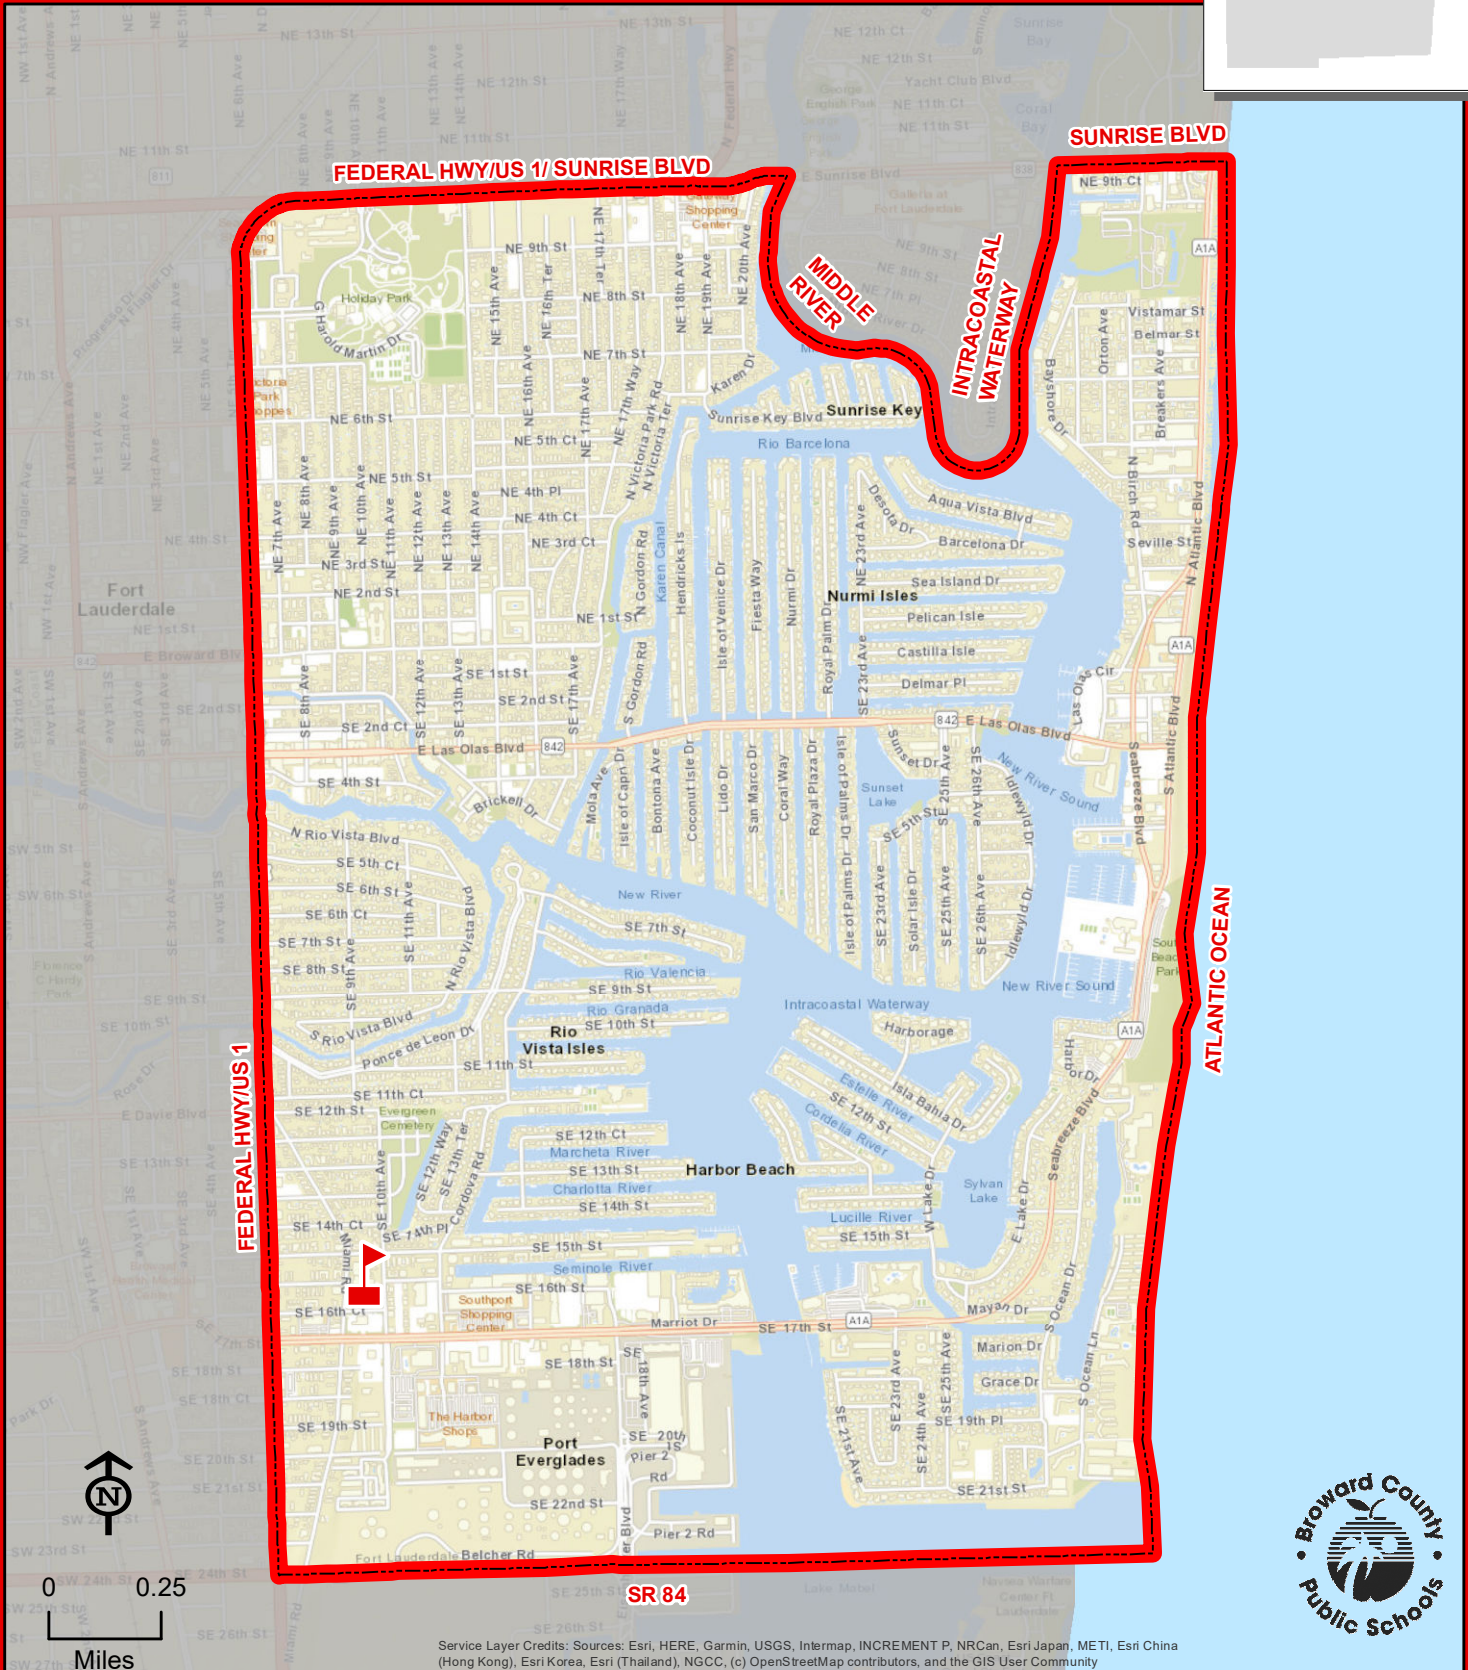

# HARBORDALE ELEMENTARY SCHOOL

900 SE 15 STREET  
 FORT LAUDERDALE, FLORIDA 33316  
 754-323-6050

**HARBORDALE**

Service Layer Credits: Sources: Esri, HERE, Garmin, USGS, Intermap, INCREMENT P, NRCan, Esri Japan, METI, Esri China (Hong Kong), Esri Korea, Esri (Thailand), NGCC, (c) OpenStreetMap contributors, and the GIS User Community

THIS MAP IS FOR CONCEPTUAL PURPOSES ONLY AND SHOULD NOT BE USED FOR LEGAL BOUNDARY DETERMINATIONS